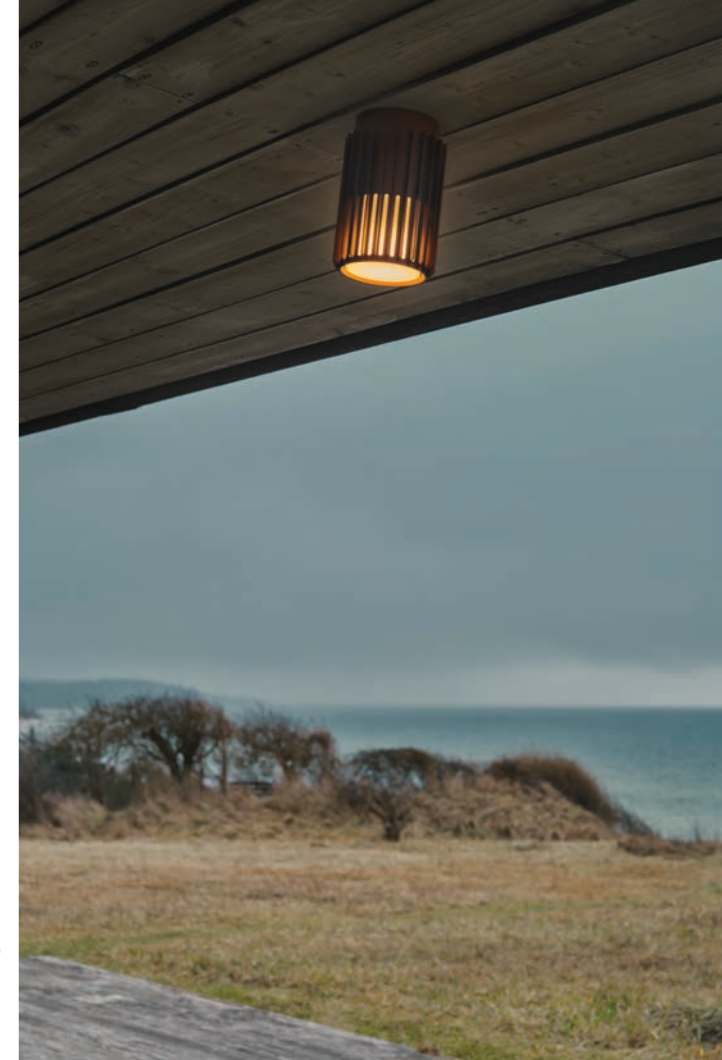

Aludra Ceiling 2118006261

WATCH VIDEO