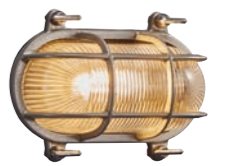

Linton

Linton Wall 2218281031

- Ribbed diffuser creates a pleasant light
- Durable material that is well-suited for harsh weather
- 15-year guarantee on surface deterioration

The Linton series by Danish design duo Says Who is carried out in a round and elegant design with clear references to the classic lantern. It has a ribbed diffuser that ensures a pleasant, diffused light and a base made from galvanized steel that is well suited for harsh weather.

Agger | Galvanized
74528031

Agger | Galvanized
74481031

Agger Sensor | Galvanized
74501031

Helford | Brass
49031035

Helford | Nickel
49031055

Designed For Seaside

Lønstrup 22 | Galvanized
71431031

Lønstrup 22 Sensor | Galvanized
71432031