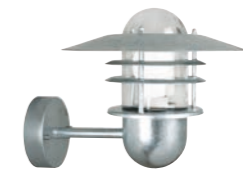

Agger | Galvanized
74481031