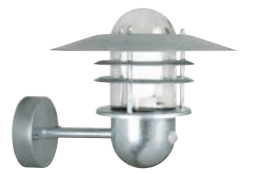

Agger Sensor | Galvanized
74501031