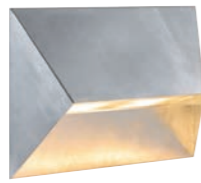

Pontio 27 | Galvanized
2218191031