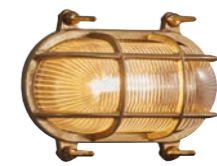

Helford | Brass
49031035