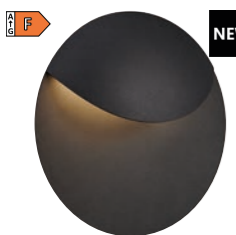

Linton

Linton Wall 2218281031

- Ribbed diffuser creates a pleasant light
- Durable material that is well-suited for harsh weather
- 15-year guarantee on surface deterioration

The Linton series by Danish design duo Says Who is carried out in a round and elegant design with clear references to the classic lantern. It has a ribbed diffuser that ensures a pleasant, diffused light and a base made from galvanized steel that is well suited for harsh weather.

Scorpius | Galvanized
21651031

Scorpius Maxi | Copper
21751030

Scorpius Maxi | Galvanized
21751031

Temple To-Go 30 | Galvanized
2218325031

Temple To-Go 30 | Brass
2218325035

Temple To-Go 35 | Galvanized
2218335031

Temple To-Go 35 | Brass
2218335035

Tin Maxi | Galvanized
21509931

Tin Double | Copper
21279930

Tin Maxi Double | Galvanized
21519931

Tip | Galvanized
20299931

Valopin | Seaside black
2418251003

Vejers | Galvanized
25118031

Vejers 2M | Galvanized
25168031

Vejers Down | Galvanized
74461031

Vejers Up | Galvanized
25091031

Designed For Seaside

Nordlux offers a 10-year guarantee on lamps coated in our Designed For Seaside paint that is suitable for coastal environments. We also offer a 15-year guarantee on all outdoor lamps in galvanized steel, corten, copper and brass. This guarantee applies to extensive corrosion in the form of holes in the metal caused by rust.