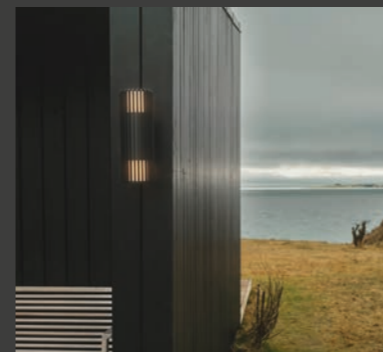

Inspiration

Page 8