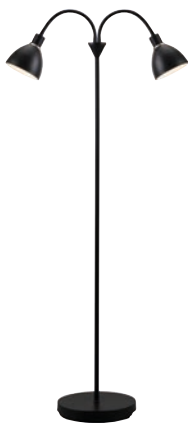

Ray 2-Spot | Black
72224003

Ray 2-Spot | Chrome
72224033

Ray Double | Black
63224003

Ray Double | Chrome
63224033

Ray Single | Black
63214003

Ray Single | Chrome
63214033

Theo | Black
2112654003

Floor lamps