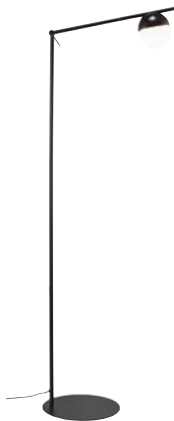

Floor lamps

Alton 27,5 | Brass
2010514001

Alton 27,5 | Black
2010514047

Arild | Black
2312324003

Bretagne | White
2213494001

Bretagne | Grey
2213494010

Cera | Brass
2010244035

Clyde | Black
2010844003