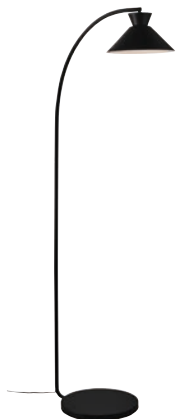

Dial | Black
2213394003