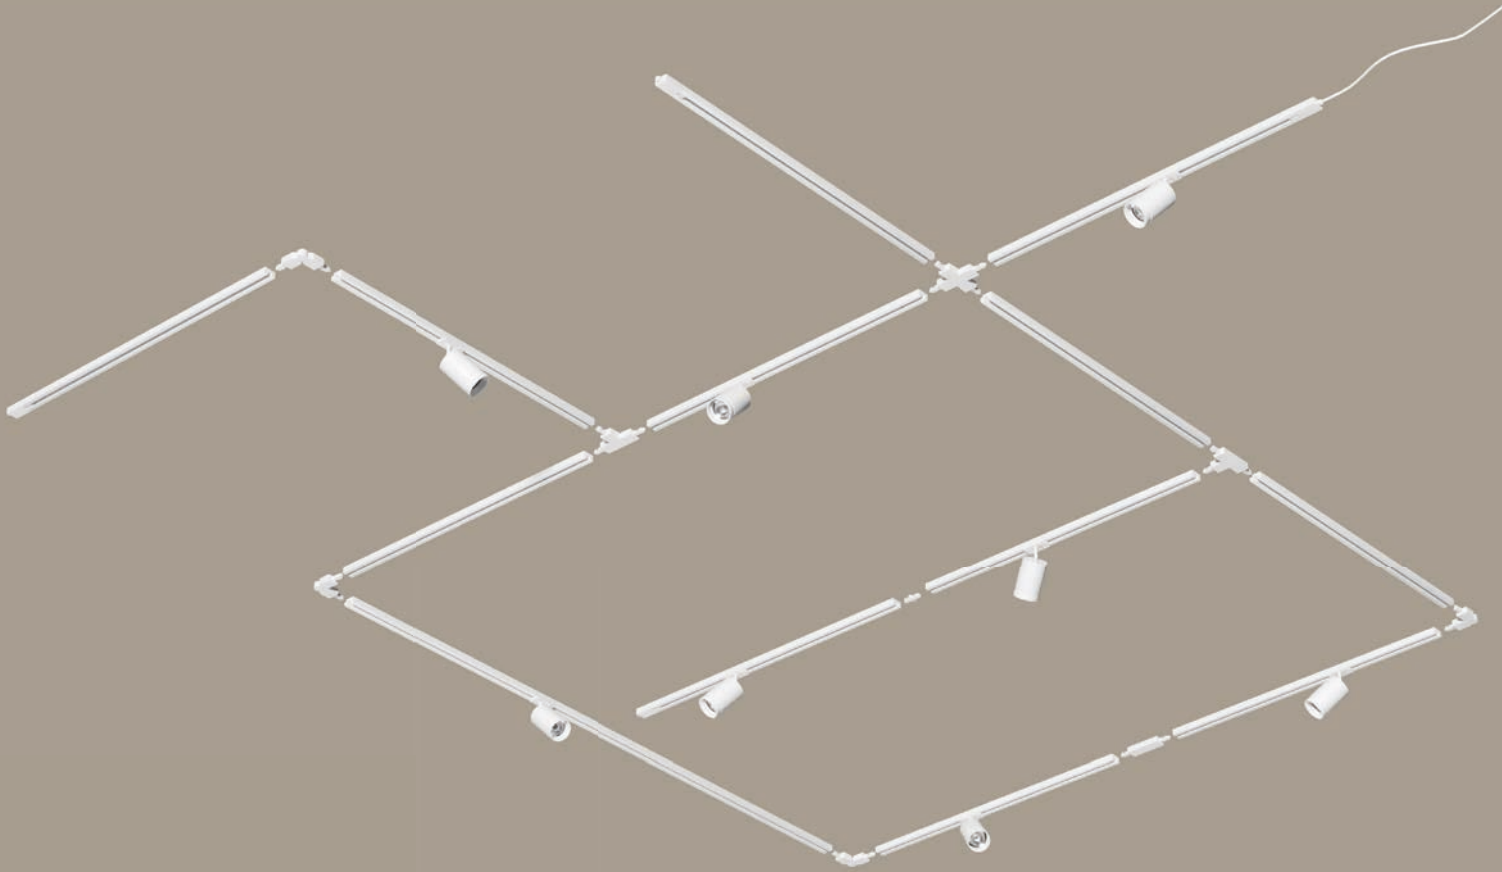

- **Cool design**
- **Hidden tilt hinge**
- **Directional light**
- **Replaceable bulb (not included)**

FULL INFO

NEW 2024

Sabonis

Sabonis is a surface mounted downlight with a hidden tilt hinge that makes it easy to angle the light in the direction you prefer.

- **Hidden tilt hinge**
- **Directional light**
- **Replaceable bulb (not included)**

FULL INFO

**NEW SIZE 2024**

Standard

Standard Maxi is a classic ceiling light in a timeless design. With its opal white glass shade, the lamp provides lovely, soft and warm light that makes it suitable for many different rooms. Use it in the bathroom, in the hallway, or in the children's room.

- **Minimalist and classic design**
- **Replaceable bulb (not included)**

Link Rondie Spot 2110639901

FULL INFO

Link Your Lights

The Nordlux Link System provides endless options to link and connect your lights seamlessly using Link tracks, plugs and adaptors. With our wide selection of beautiful Link spots and pendants, creating your desired lighting setup has never been easier.

Choose the desired shape and size of your link track. Then simply click the spotlight or pendant into the track wherever you want it. Enjoy flexibility as you effortlessly move and expand your lighting setup along the tracks.