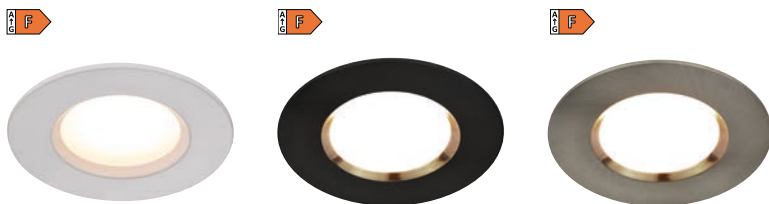

Dorado Smart | White
2015650101

Dorado Smart | Black
2015650103

Dorado Smart | Brushed Nickel
2015650155