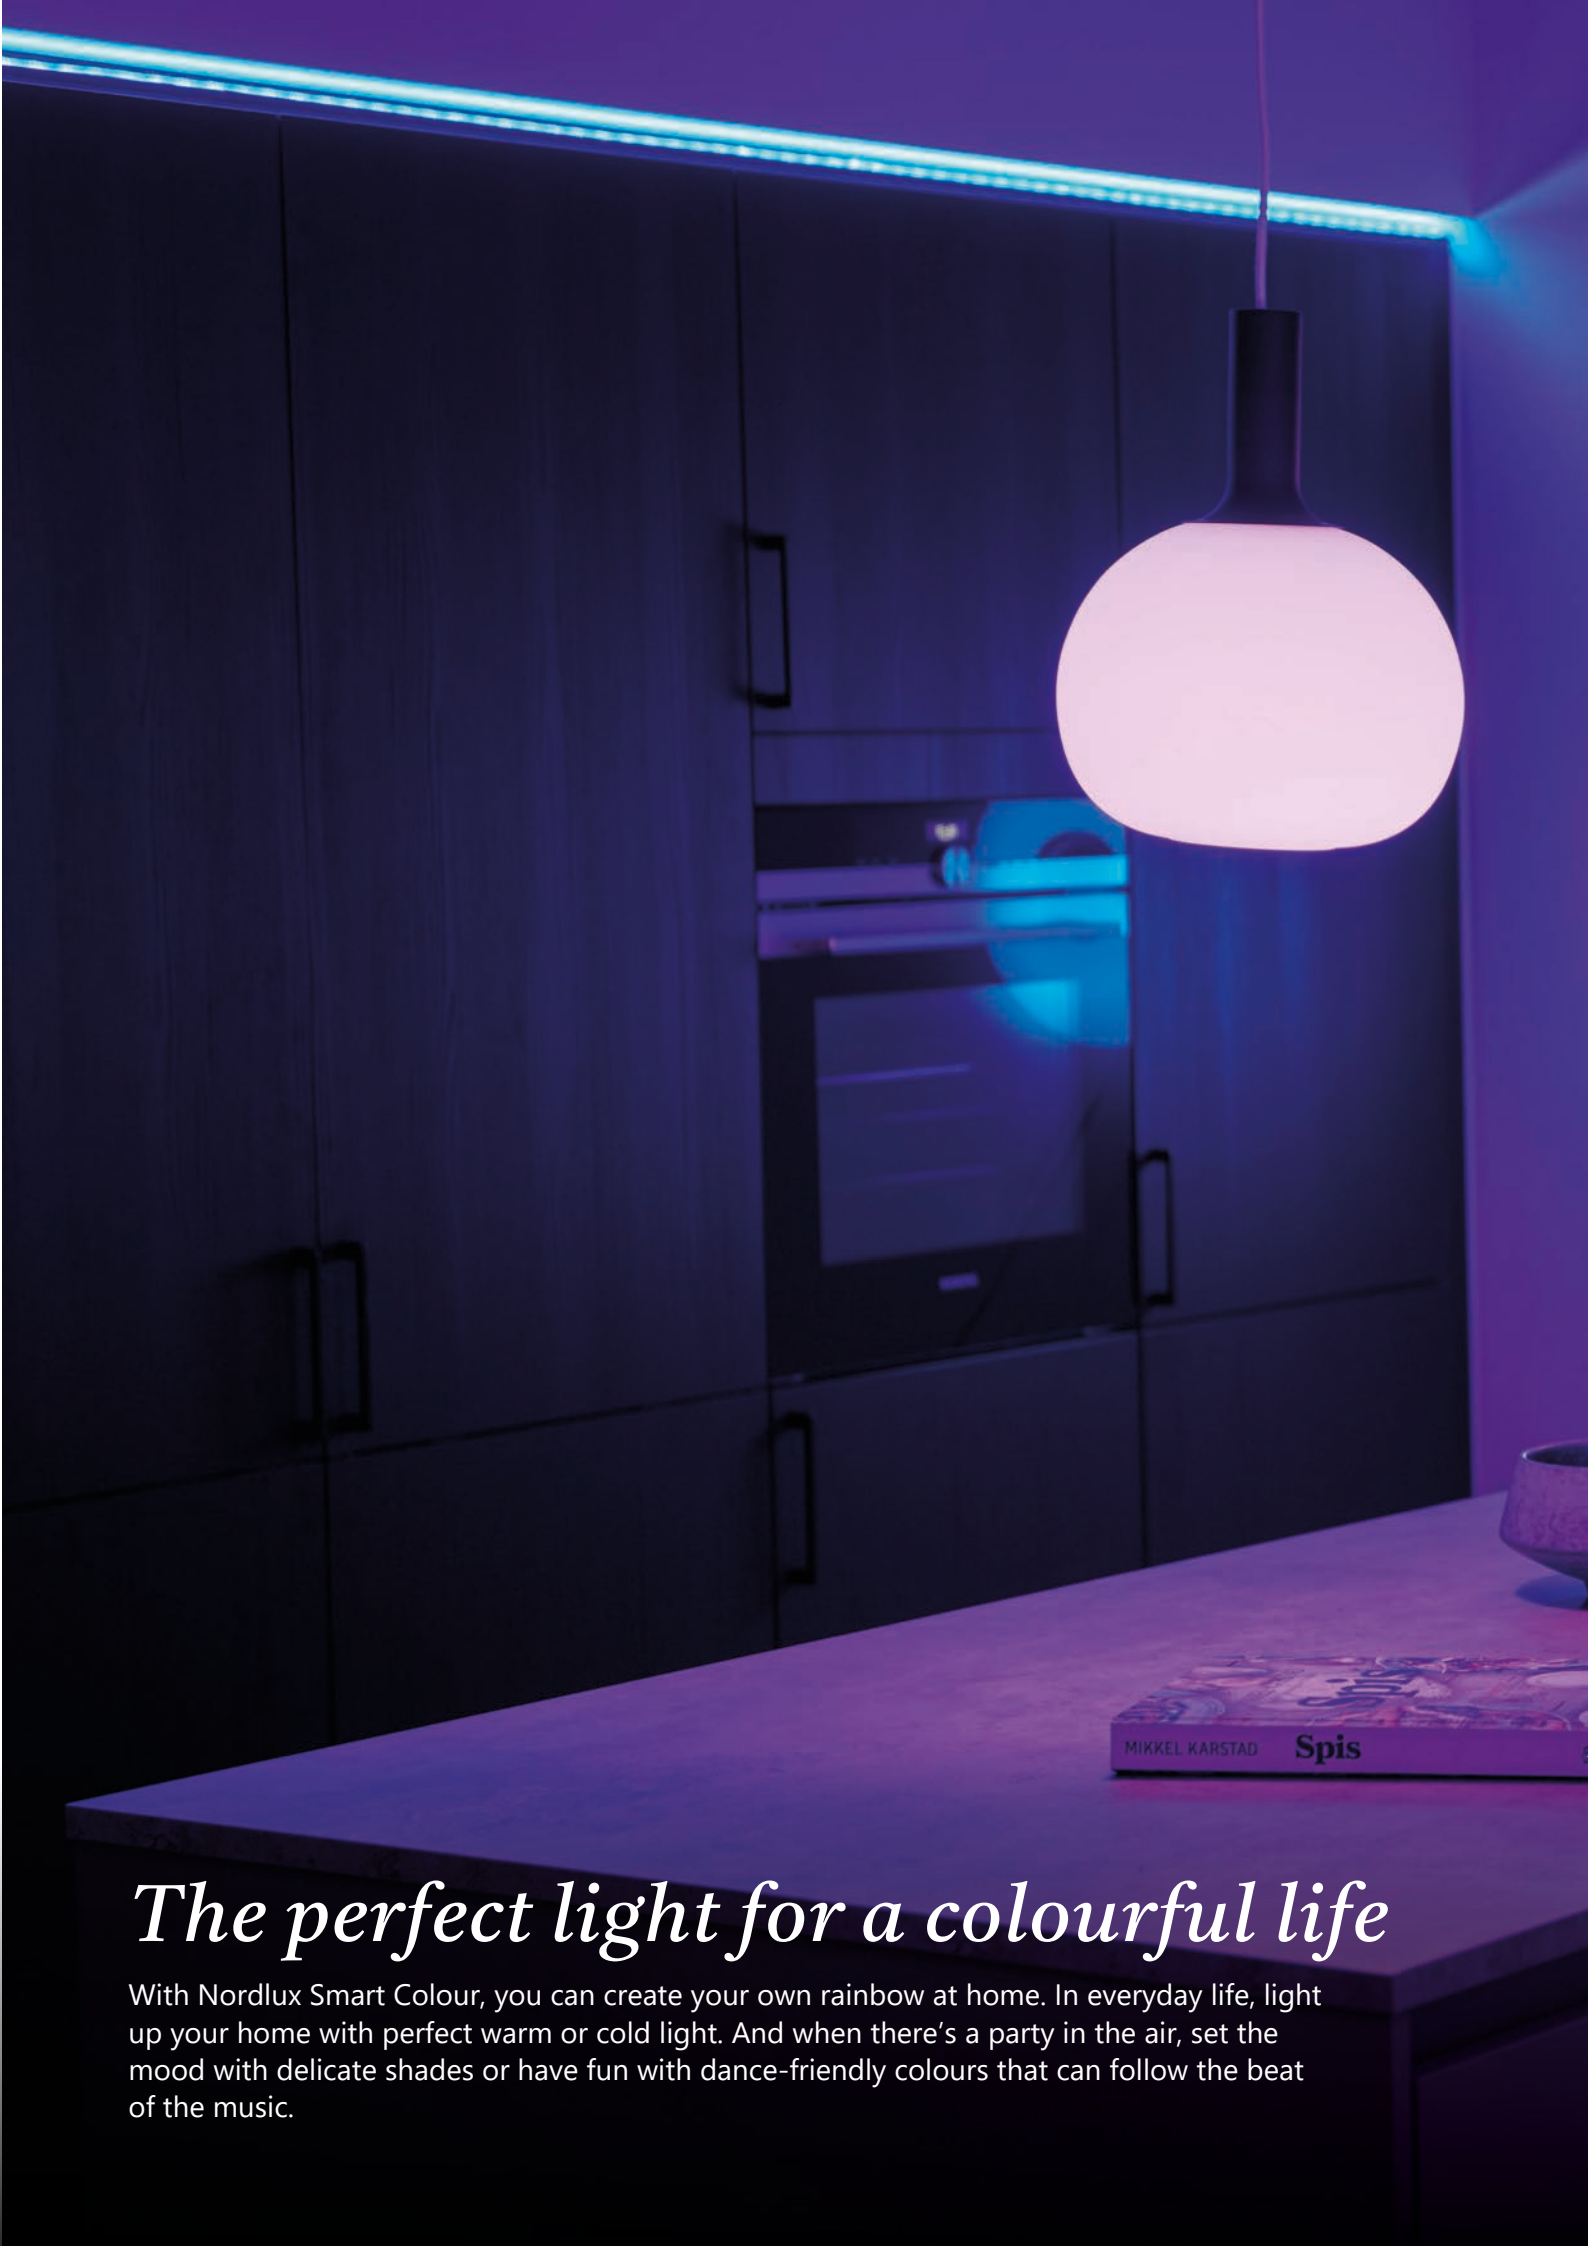

WATCH VIDEO

FULL INFO

Oja Smart

Oja Smart is a universal ultra-flat ceiling light with an elegant backlight effect. Create the perfect ambience for your home by dimming the light and setting the colour temperature from cold to warm white with the Nordlux Smart app or the Nordlux Smart remote.

- **Adjust brightness and warmth of light with app or remote control**
- **Ultra-slim design**
- **5-year LED guarantee**

The perfect light for a colourful life

With Nordlux Smart Colour, you can create your own rainbow at home. In everyday life, light up your home with perfect warm or cold light. And when there's a party in the air, set the mood with delicate shades or have fun with dance-friendly colours that can follow the beat of the music.