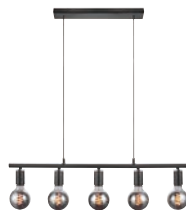

Paco 5-Spot | Black
2213273003