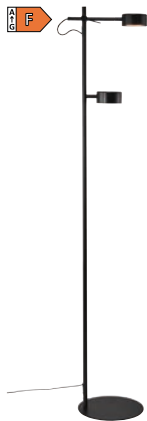

Floor lamps

Alton 27,5 | Brass
2010514001

Alton 27,5 | Black
2010514047

Arild | Black
2312324003

Bretagne | White
2213494001

Bretagne | Grey
2213494010

Cera | Brass
2010244035

Clyde | Black
2010844003