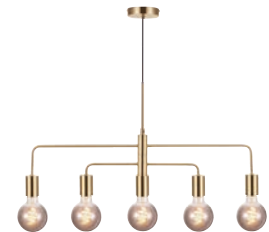

Gloom 5-Spot | Brass
2113053035