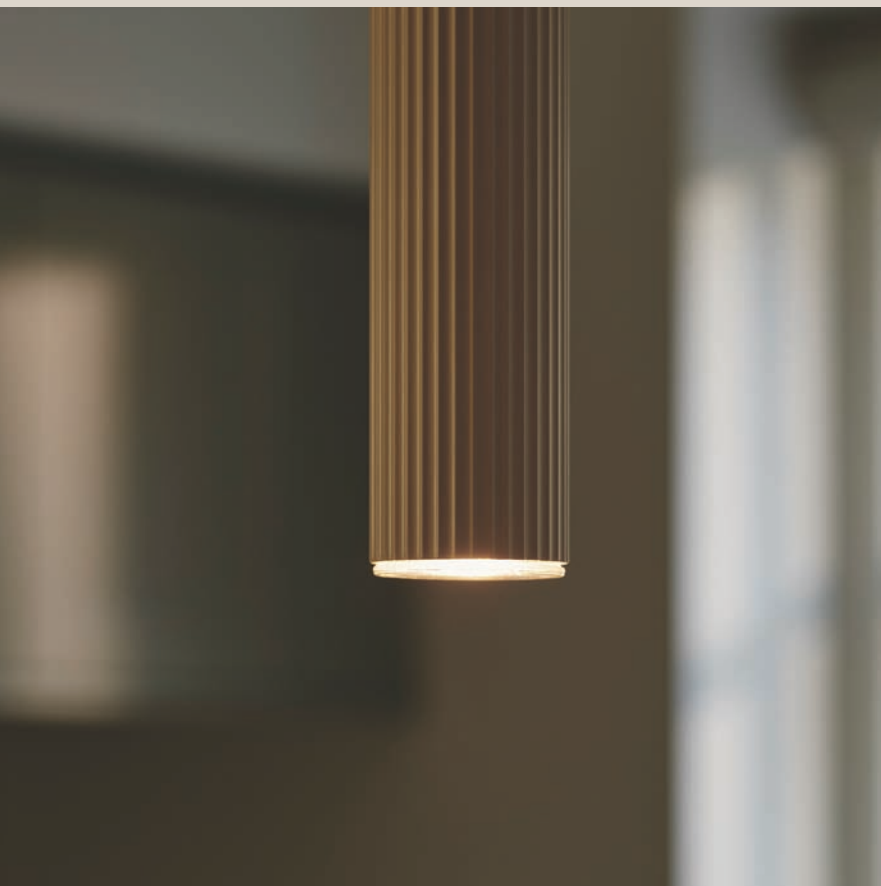

FULL INFO

NEW ADDITION 2024

Beroni

Beroni Ceiling 2412336003

The Beroni ceiling light has a distinct and minimalist design that creates a fascinating light and shadow play. The curved metal wires create an open and airy look, where you can create your own design expression by adding a decorative bulb.

- **Accessory for pendant**
- **Includes E27 socket, spiral cable and canopy**

FULL INFO

NEW 2024

Tinto

Tinto Pendant 2412173003

Tinto is a modern pendant with an interesting design expression. The triangular shade hangs from a slim suspension, creating a light and elegant look. Tinto provides a cosy, diffused light that is perfect above the dining table or in a corner in the living room.

WATCH VIDEO

Vico 4-Pendant 2412143003

FULL INFO

NEW 2024

Vico

The Vico series embodies Scandinavian elegance through its minimalist, streamlined design. The fluted surface adds a subtle but interesting effect. Vico emits a downward-facing light and can be used in a row, in a cluster or alone to emphasise certain elements in your interior.

Vico Pendant 2412103018

Vico Pendant 2412103009

WATCH VIDEO

FULL INFO

NEW COLOUR ADDITION 2024

Villo

Villo is a take on the timeless and classic rice paper lamp. It has a very light and airy look and can create a cosy ambience anywhere you place it, casting a soft and diffused light out into the room.