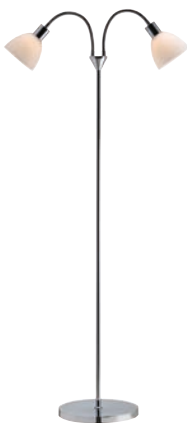

Ray 2-Spot | Black
72224003

Ray 2-Spot | Chrome
72224033

Ray Double | Black
63224003

Ray Double | Chrome
63224033

Ray Single | Black
63214003

Ray Single | Chrome
63214033

Theo | Black
2112654003

Floor lamps