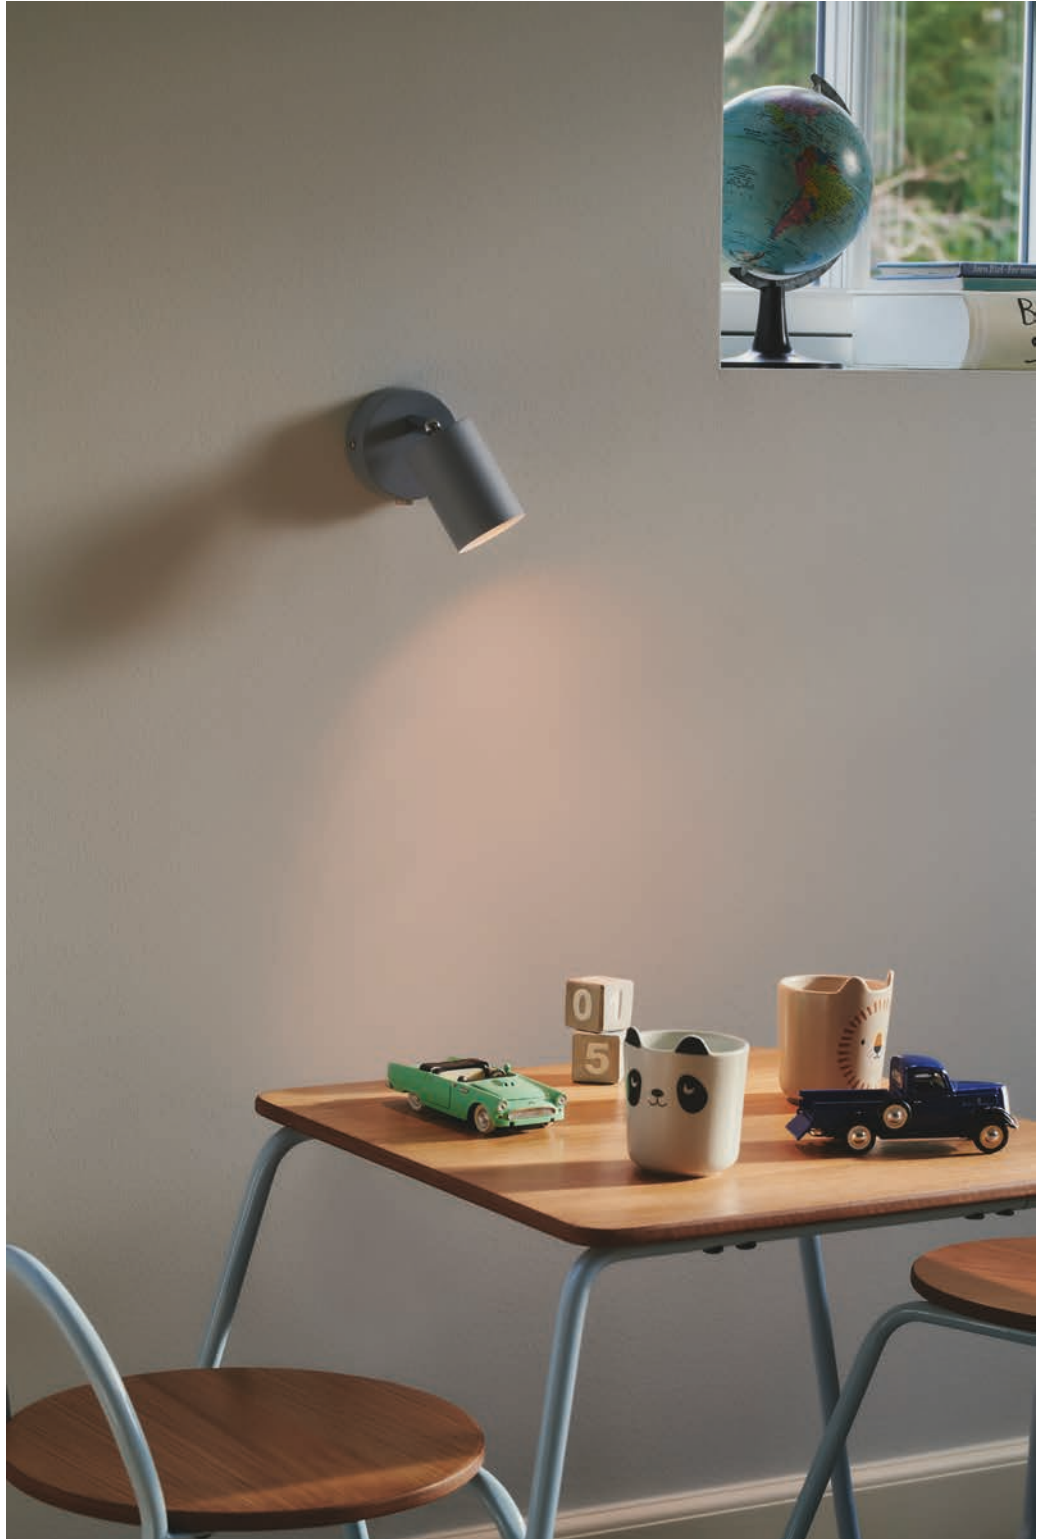

FULL INFO

Explore Wall 2113251006