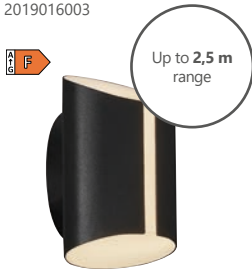

Smart outdoor lamps

Ava Smart | Black
2019016003

Ava Smart | Grey
2019016010

Arcus Smart | Black
2019001003

Arcus Smart | Grey
2019001010

Grip Smart | White
2118201001

Grip Smart | Black
2118201003

Smart accessories