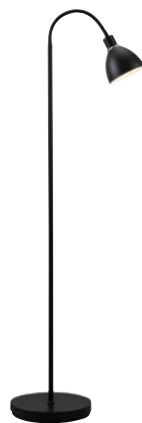

Ray 2-Spot | Black
72224003

Ray 2-Spot | Chrome
72224033

Ray Double | Black
63224003

Ray Double | Chrome
63224033

Ray Single | Black
63214003

Ray Single | Chrome
63214033

Theo | Black
2112654003

Floor lamps