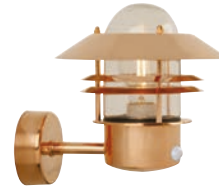

Blokhus Up | Copper
25011030

Blokhus Up | Galvanized
25011031

Blokhus Up Sensor | Black
25031003

Blokhus Up Sensor | Copper
25031030

Blokhus Up Sensor | Galvanized
25031031

Canto 2 | White
49701001

Canto 2 | Grey
49701010