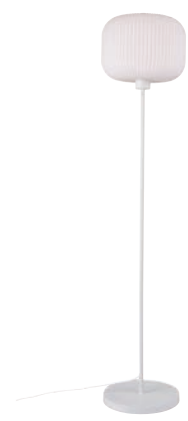

Milford | White
48924001