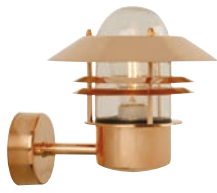

Blokhus Up | Copper
25011030

Blokhus Up | Galvanized
25011031

Blokhus Up Sensor | Black
25031003

Blokhus Up Sensor | Copper
25031030

Blokhus Up Sensor | Galvanized
25031031

Canto 2 | White
49701001

Canto 2 | Grey
49701010