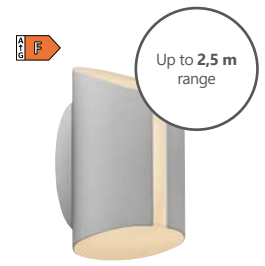

Smart outdoor lamps

Ava Smart | Black
2019016003

Ava Smart | Grey
2019016010

Arcus Smart | Black
2019001003

Arcus Smart | Grey
2019001010

Grip Smart | White
2118201001

Grip Smart | Black
2118201003

Smart accessories