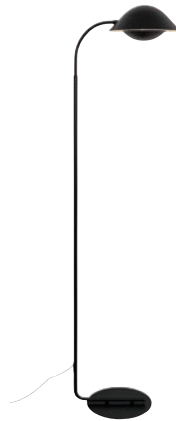

Freya | Black
2213124003