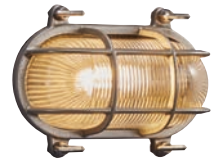

Helford | Nickel
49031055