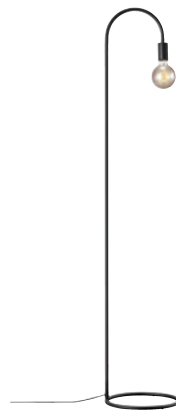

Paco | Black
2112094003